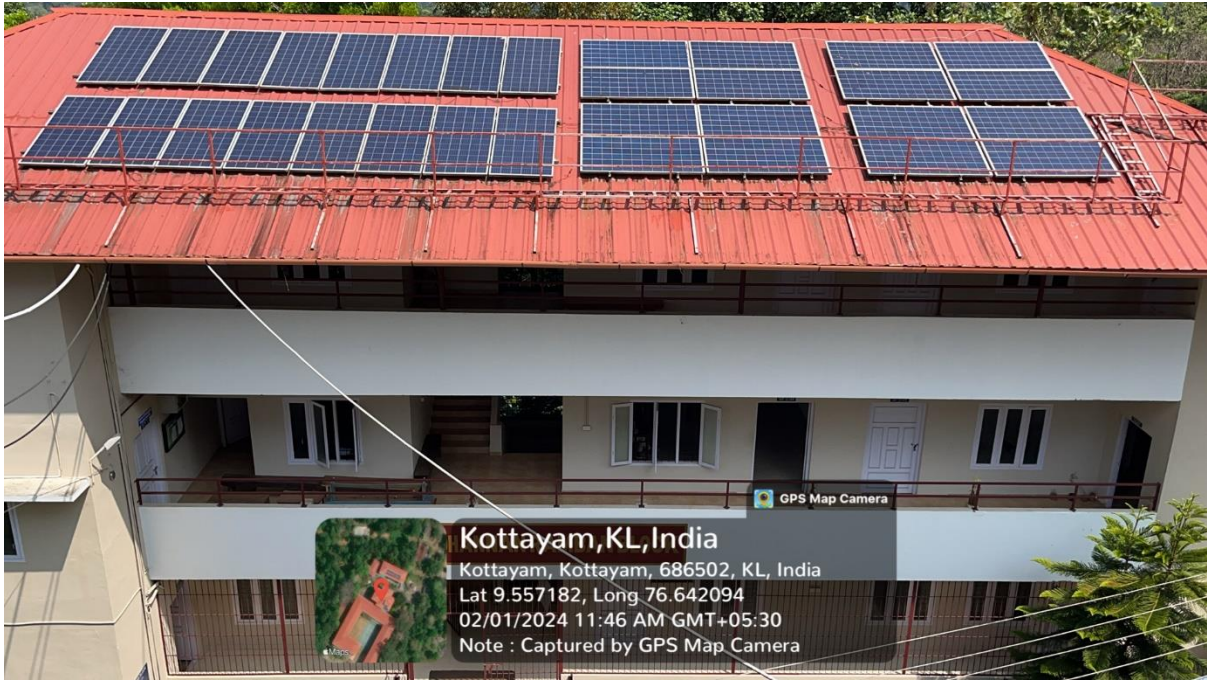

ALTERNATE SOURCES OF ENERGY AND ENERGY CONSERVATION MEASURES

Solar powered electricity generation

Wheeling to the grid

GPS Map Camera

Kottayam, KL, India

Kottayam, Kottayam, 686502, KL, India

Lat 9.557009, Long 76.642165