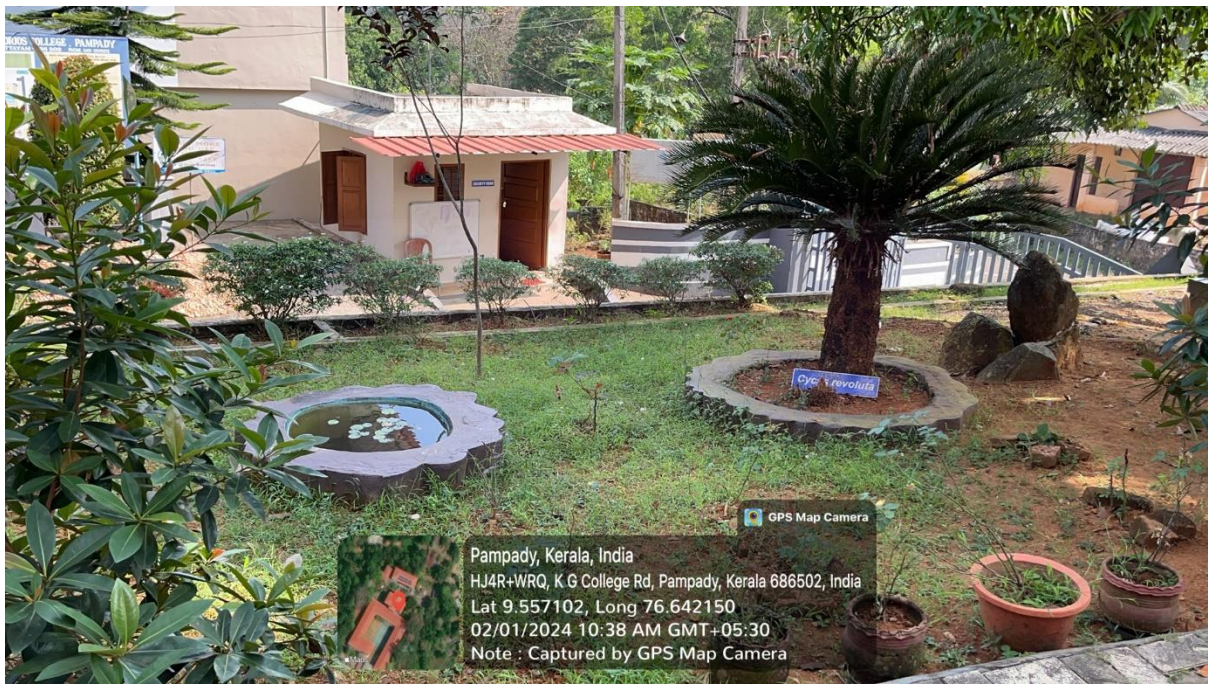

### Lush greenery and Landscaping

Pampady, Kerala, India  
HJ4R+WRQ. K G College Rd, Pampady, Kerala 686502, India  
Lat 9.557253, Long 76.641996  
02/01/2024 10:35 AM GMT+05:30  
Note : Captured by GPS Map Camera